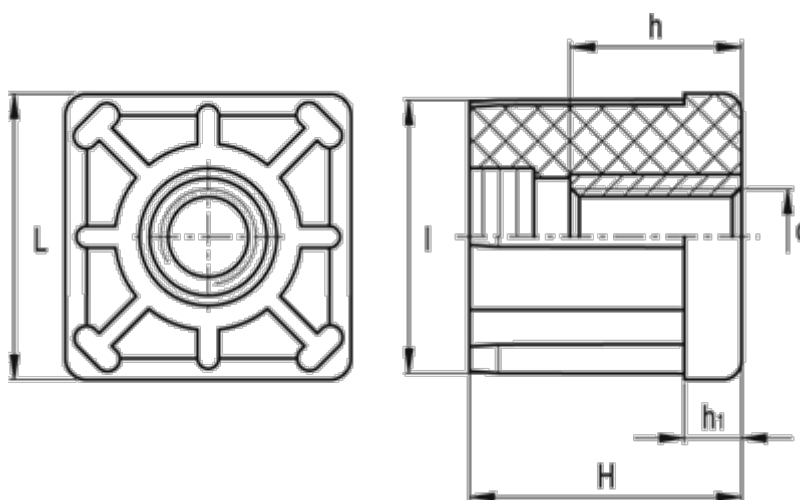

Data Sheet

Article number: 2310320166
Description: E+G Square end-cap
NDX.Q-60x2.0-M20

Measures

d	= M20	Tube wall thickness = 2.0
h	= 20	Weight (g) = 97
H	= 45	
h1	= 10	
Internal tube size	= 56.0	
l	= 56.0	
L	= 60	
Outer tube size	= 60	